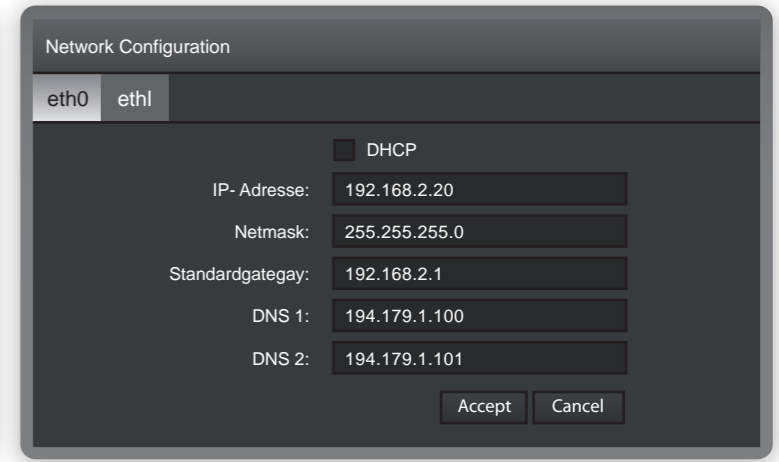

4.5 Fill in your own IP configuration

5

Go on and explore...

Congratulation ...

IPAS
IPAS GmbH
Grabenstrasse 149a
D-47057 Duisburg
Tel.: +49 203 37867-0
Fax: +49 203 37867-10
email: support@ipas-products.com
web: www.ipas-products.com
© 2011 IPAS GmbH Duisburg